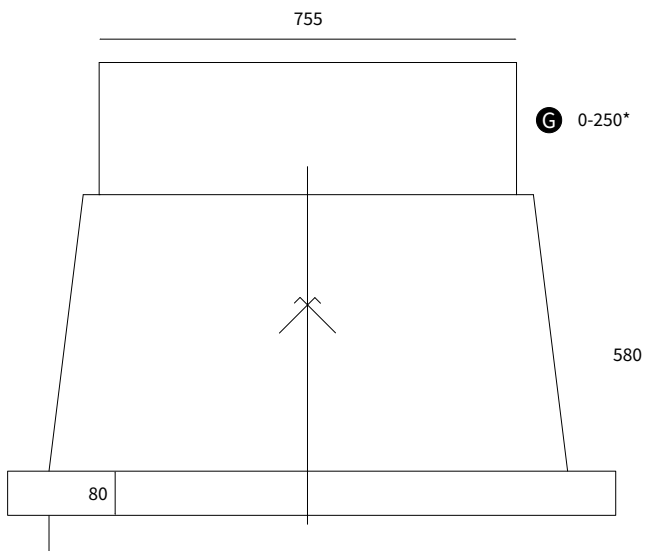

Noire

LACANCHE
90cm Herd / Fourneau
Abzugshaube
LHSP1100

THE-HOUSE-SHOP.COM

Version 24.04.2026

LACANCHE
90cm Herd / Fourneau
Abzugshaube / Hotte
LHSP1100

THE-HOUSE-SHOP.COM

Version 24.04.2026

1100