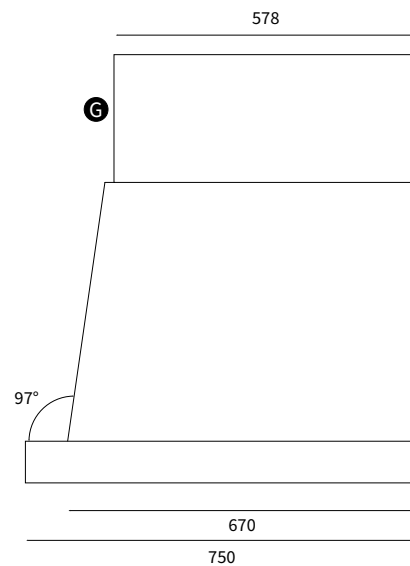

min. 800 bis Kochherd mit Gaskochfelder
min. 800 jusque cuisinière avec des brûleurs à gaz

min. 650 bis Kochherd mit Induktion/Ceran
min. 650 jusque cuisinière avec Induction/Ceran

G Der Chromstahl Aufsatz kann in der Höhe eingestellt werden. Dieser ist nach hinten offen.
*Es sind auch höhere Modelle erhältlich.

G Le cache conduit peut être réglé dans la hauteur. Il est ouvert vers l'arrière.
*Il existe aussi des modèles plus haut.