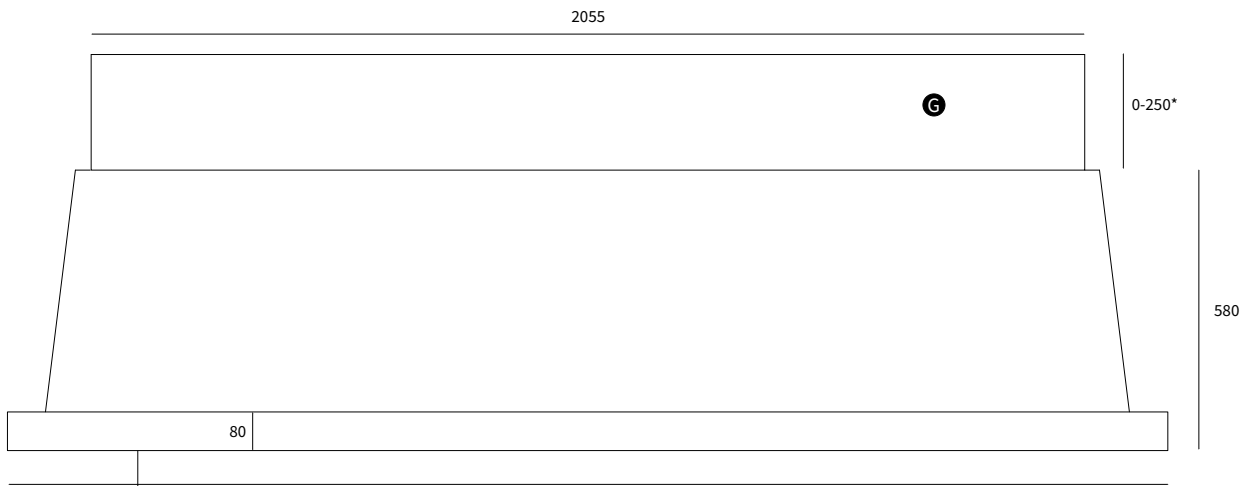

LACANCHE
220cm Herd / Fourneau
Abzugshaube / Hotte
LHSP2400

THE-HOUSE-SHOP.COM

Version 24.04.2026