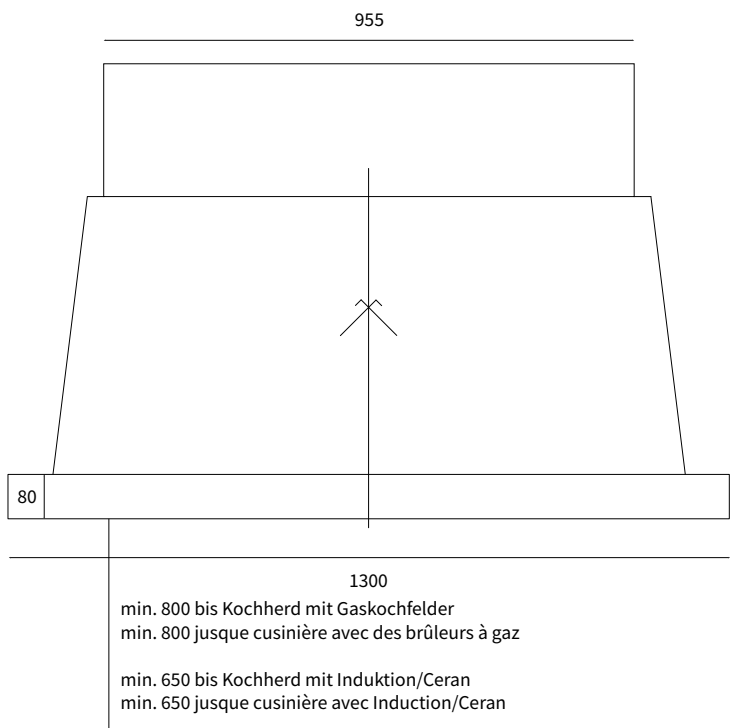

Anthracite

Noire

LACANCHE
110cm Herd / Fourneau
Abzugshaube
LHSP1300

THE-HOUSE-SHOP.COM

Version 24.04.2026

LACANCHE
110cm Herd / Fourneau
Abzugshaube / Hotte
LHSP1300

THE-HOUSE-SHOP.COM

Version 24.04.2026