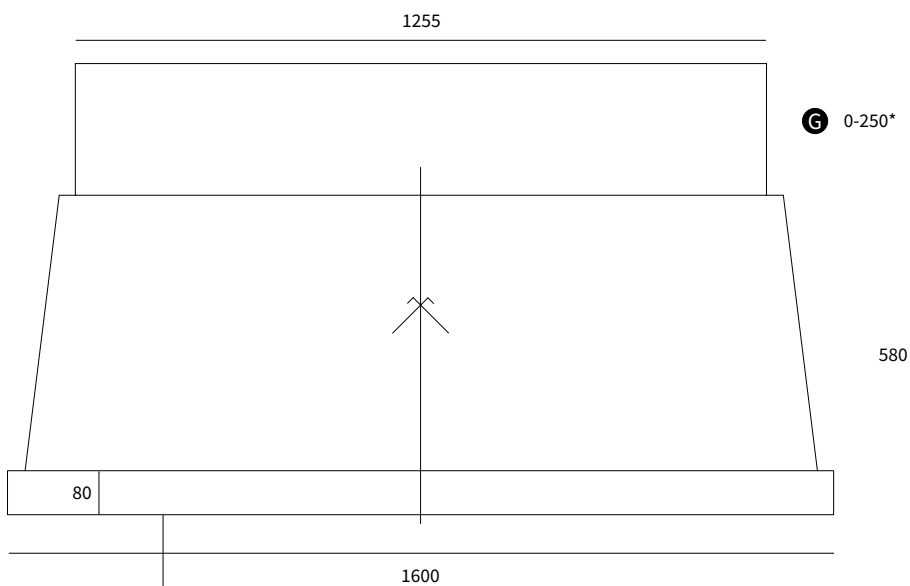

LACANCHE
140cm Herd / Fourneau
Abzugshaube / Hotte
LHSP1600

THE-HOUSE-SHOP.COM

Version 24.04.2026

min. 800 bis Kochherd mit Gaskochfelder
min. 800 jusque cuisinière avec des brûleurs à gaz

min. 650 bis Kochherd mit Induktion/Ceran
min. 650 jusque cuisinière avec Induction/Ceran

G Der Chromstahl Aufsatz kann in der Höhe eingestellt werden. Dieser ist nach hinten offen.
*Es sind auch höhere Modelle erhältlich.