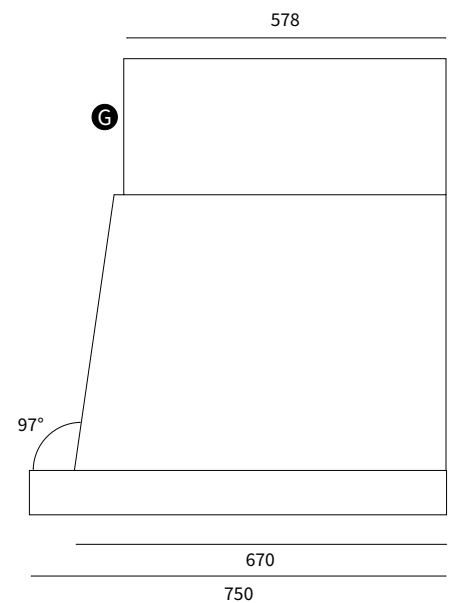

Anthracite

Noire

LACANCHE
110cm Herd / Fourneau
Abzugshaube
LHSP1300

THE-HOUSE-SHOP.COM

Version 24.04.2026

LACANCHE
110cm Herd / Fourneau
Abzugshaube / Hotte
LHSP1300

THE-HOUSE-SHOP.COM

Version 24.04.2026