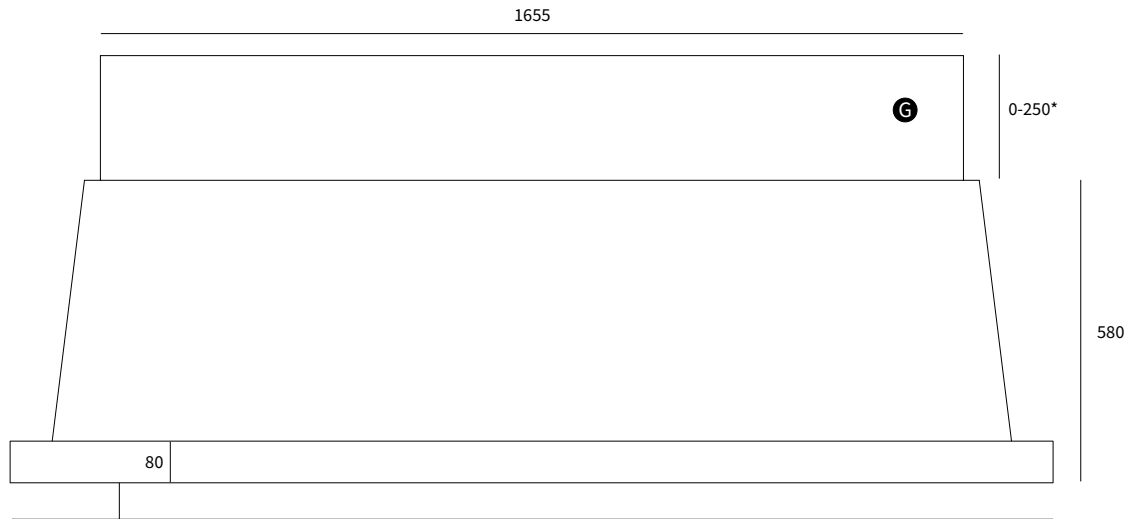

LACANCHE
180cm Herd / Fourneau
Abzugshaube / Hotte
LHSP2000

THE-HOUSE-SHOP.COM

Version 24.04.2026