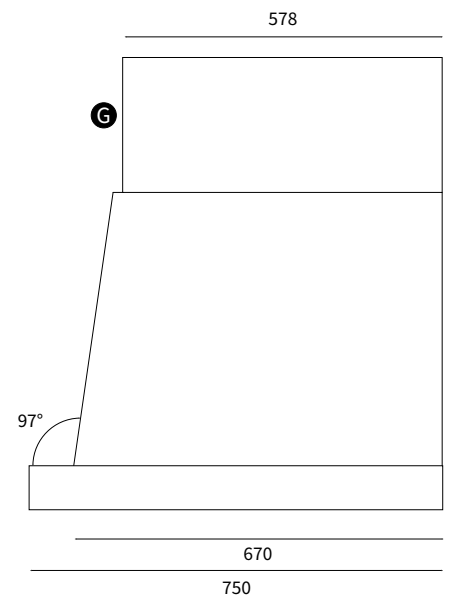

G Le cache conduit peut être réglé dans la hauteur. Il est ouvert vers l'arrière.
*Il existe aussi des modèles plus haut.