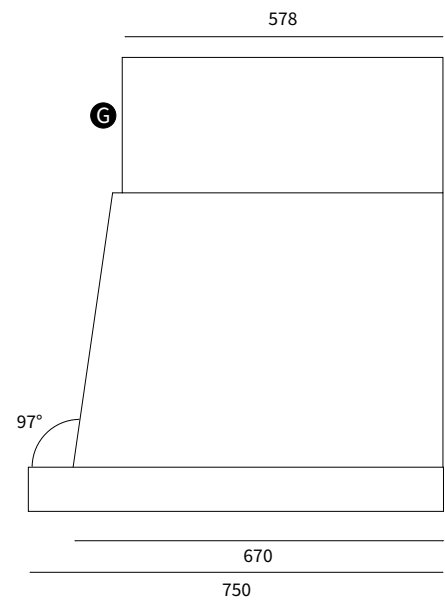

G Le cache conduit peut être réglé dans la hauteur. Il est ouvert vers l'arrière.
*Il existe aussi des modèles plus haut.